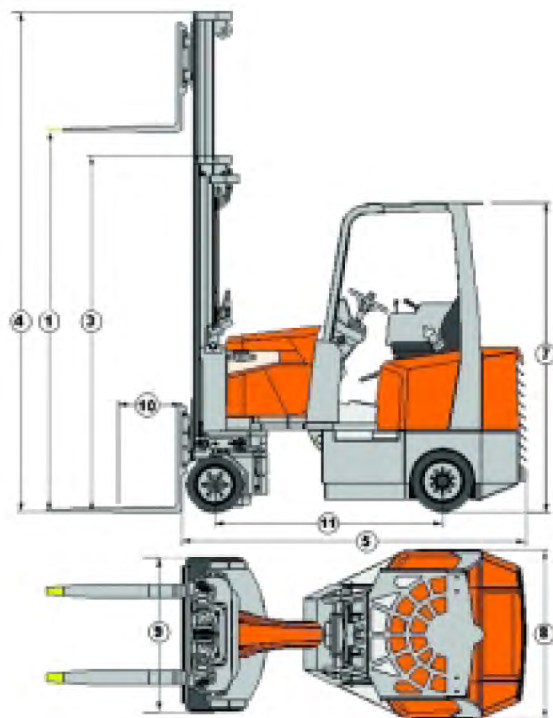

VERSATILITY

The uniquely designed **AISLE-MASTER** can do the work of both a conventional forklift and a reach truck with the flexibility to work in very narrow aisles plus unload trucks in the yard. Container loading is also possible.

STABILITY

The **AISLE-MASTER** has been designed to maintain optimum stability when fully articulated, ensuring operator safety without compromising lift height. Double handling is also eliminated as product can be taken directly from truck to rack.

AISLE-MASTER - SPECIFICATIONS

Ref.	MODEL Description	20SE / 44SE		20WE / 44WE	
		Standard		Wide	
1	Lift height*	4752mm	187"	7052mm	278"
2	Free Lift Height	1546mm	61"	2481mm	97.5"
3	Height Mast Closed	2390mm	94"	3322mm	132"
4	Height Mast Raised	5595mm	220"	7893mm	311"
5	Overall Length	2585mm	102"	2655mm	104"
6	Ground Clearance	50mm	2"	50mm	2"
7	Overhead Guard Height	2270mm	89.5"	2270mm	89.5"
8	Chassis Width - rear	1240mm	49"	1400mm	55"
9	Chassis Width - front	1115mm	44"	1115mm	44"
10	Load Centre Distance	500mm	20"	500mm	20"
11	Wheel Base	1660mm	65"	1660mm	65"
12	Seat Height	1220mm	48"	1220mm	48"
13	Mast Tilt (Back/Forward)	3° / 1°		3° / 1°	
14	Lift Speed (Laden/Unladen)	0.4/0.5 m/s	1.3/1.6 ft/s	0.4/0.5 m/s	1.3/1.6 ft/s
15	Capacity	2000Kg		4400Lbs	
16	Ground Speed	11Km/h	6.9Mph	11Km/h	6.9Mph
17	Weight of Truck (Unladen less battery)	5250Kg	11570Lbs	5300Kg	11680Lbs
18	Gradeability (Laden/Unladen)	8.5% / 11%		8.5% / 11%	
19	Wheels (Front Driven / Rear)	2off / 2off		2off / 2off	
20	Rear Tyre Size	457 x 150mm	18" x 6"	457 x 150mm	18" x 6"
21	Front Tyre Size	412 x 174mm	16.25 x 7"	412 x 174mm	16.25 x 7"
22	Battery Voltage	48		48	
23	Battery Capacity (ah)	775		900	
24	Battery Weight (including Tray)	1400Kg	3086Lbs	1490Kg	3285Lbs
25	Standard Colour	Grey / Orange		Grey / Orange	
26	Seat	Grammer		Grammer	